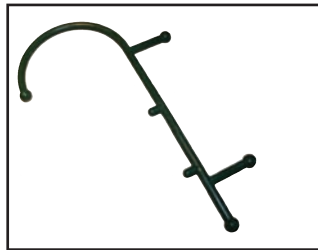

MASSAGE MACHINES

BC014	Tens Digital Therapy Machine	99.00
SE009	Zen Chi Massager	247.50

Wheat Pack & Linseed Eye Pillow

Ice Bag

Reusable Quadrate Hot Gel Pack

Reusable Hot/Cold Gel Pack

Massage Knobler

Massage Roller