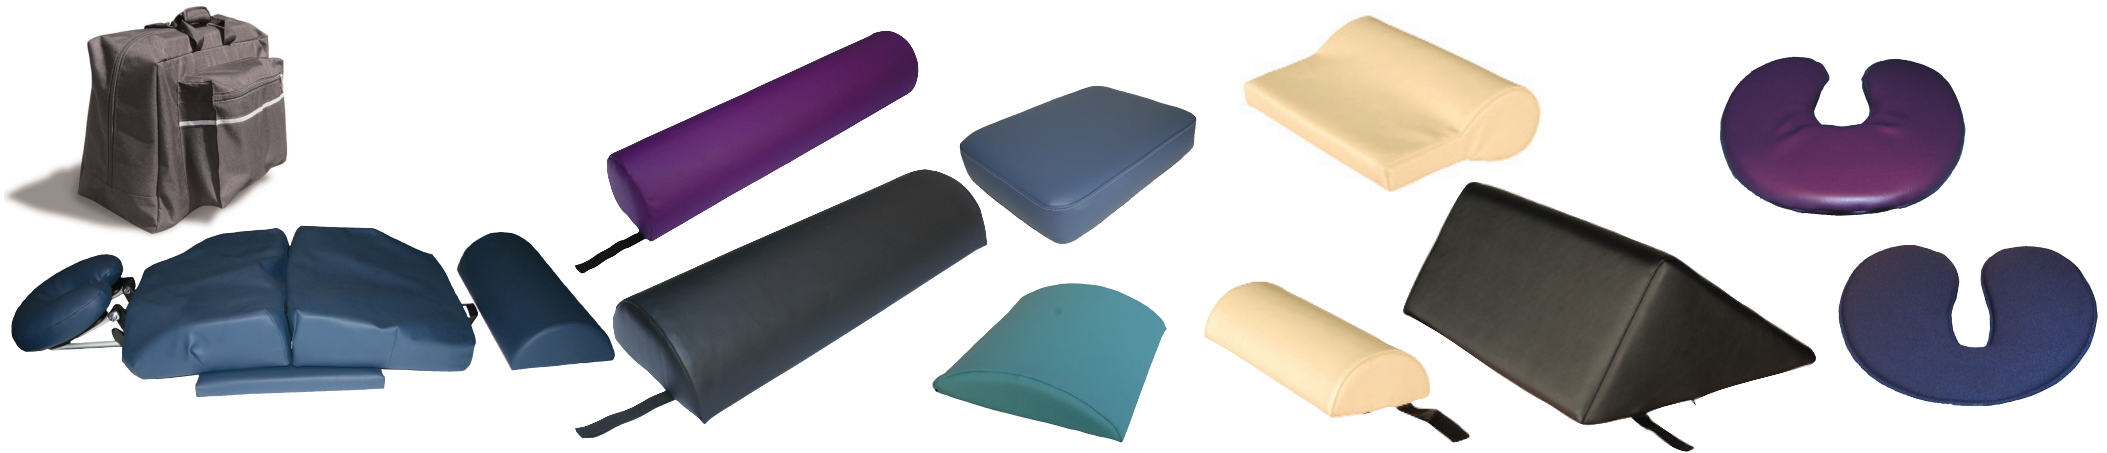

bolsters & cushions

Firm·n·Fold, Australia's principal massage equipment provider

Pregnancy Cushion

The Pregnancy Cushion set comprises two torso sections, shaped to accommodate the breasts and stomach. Side wedges allow the cushions to be raised as the pregnancy progresses. The adjustable face crest ensures perfect positioning for head and neck, whilst the knee bolster takes pressure off the lumbar region. Set includes carry bag.

Colour: Black

Order code: TA002

Ankle & Knee Bolsters

These massage table bolsters are great support cushions for manipulative and massage therapy. Use as a positioning aide for improved access or simply improve client comfort by positioning under the knees or ankles to align the vertebrae and relieve stress on the lower back.

Colour: Black, Desert Sand, Ocean, Cyan, Storm, Purple

Order codes:
EA006 square headpad
TA024 supine headrest

Neck & Back Support

The contoured neck cushion cradles the neck and keeps the upper vertebrae aligned during treatment. The nape bolster also carries out this function and its small size means it is also useful to support the arms. The triangle bolster has a 30° incline for use on massage tables as a support for the back.

Colour: Black, Desert Sand,

Order codes:
TA035 neck contour cushion
TA034 nape bolster
TA036 triangle bolster

Face Cushions

The vinyl face pad and fabric washable face hole cushion provide that little bit of extra seamless padding around the face hole in your table, increasing client comfort.